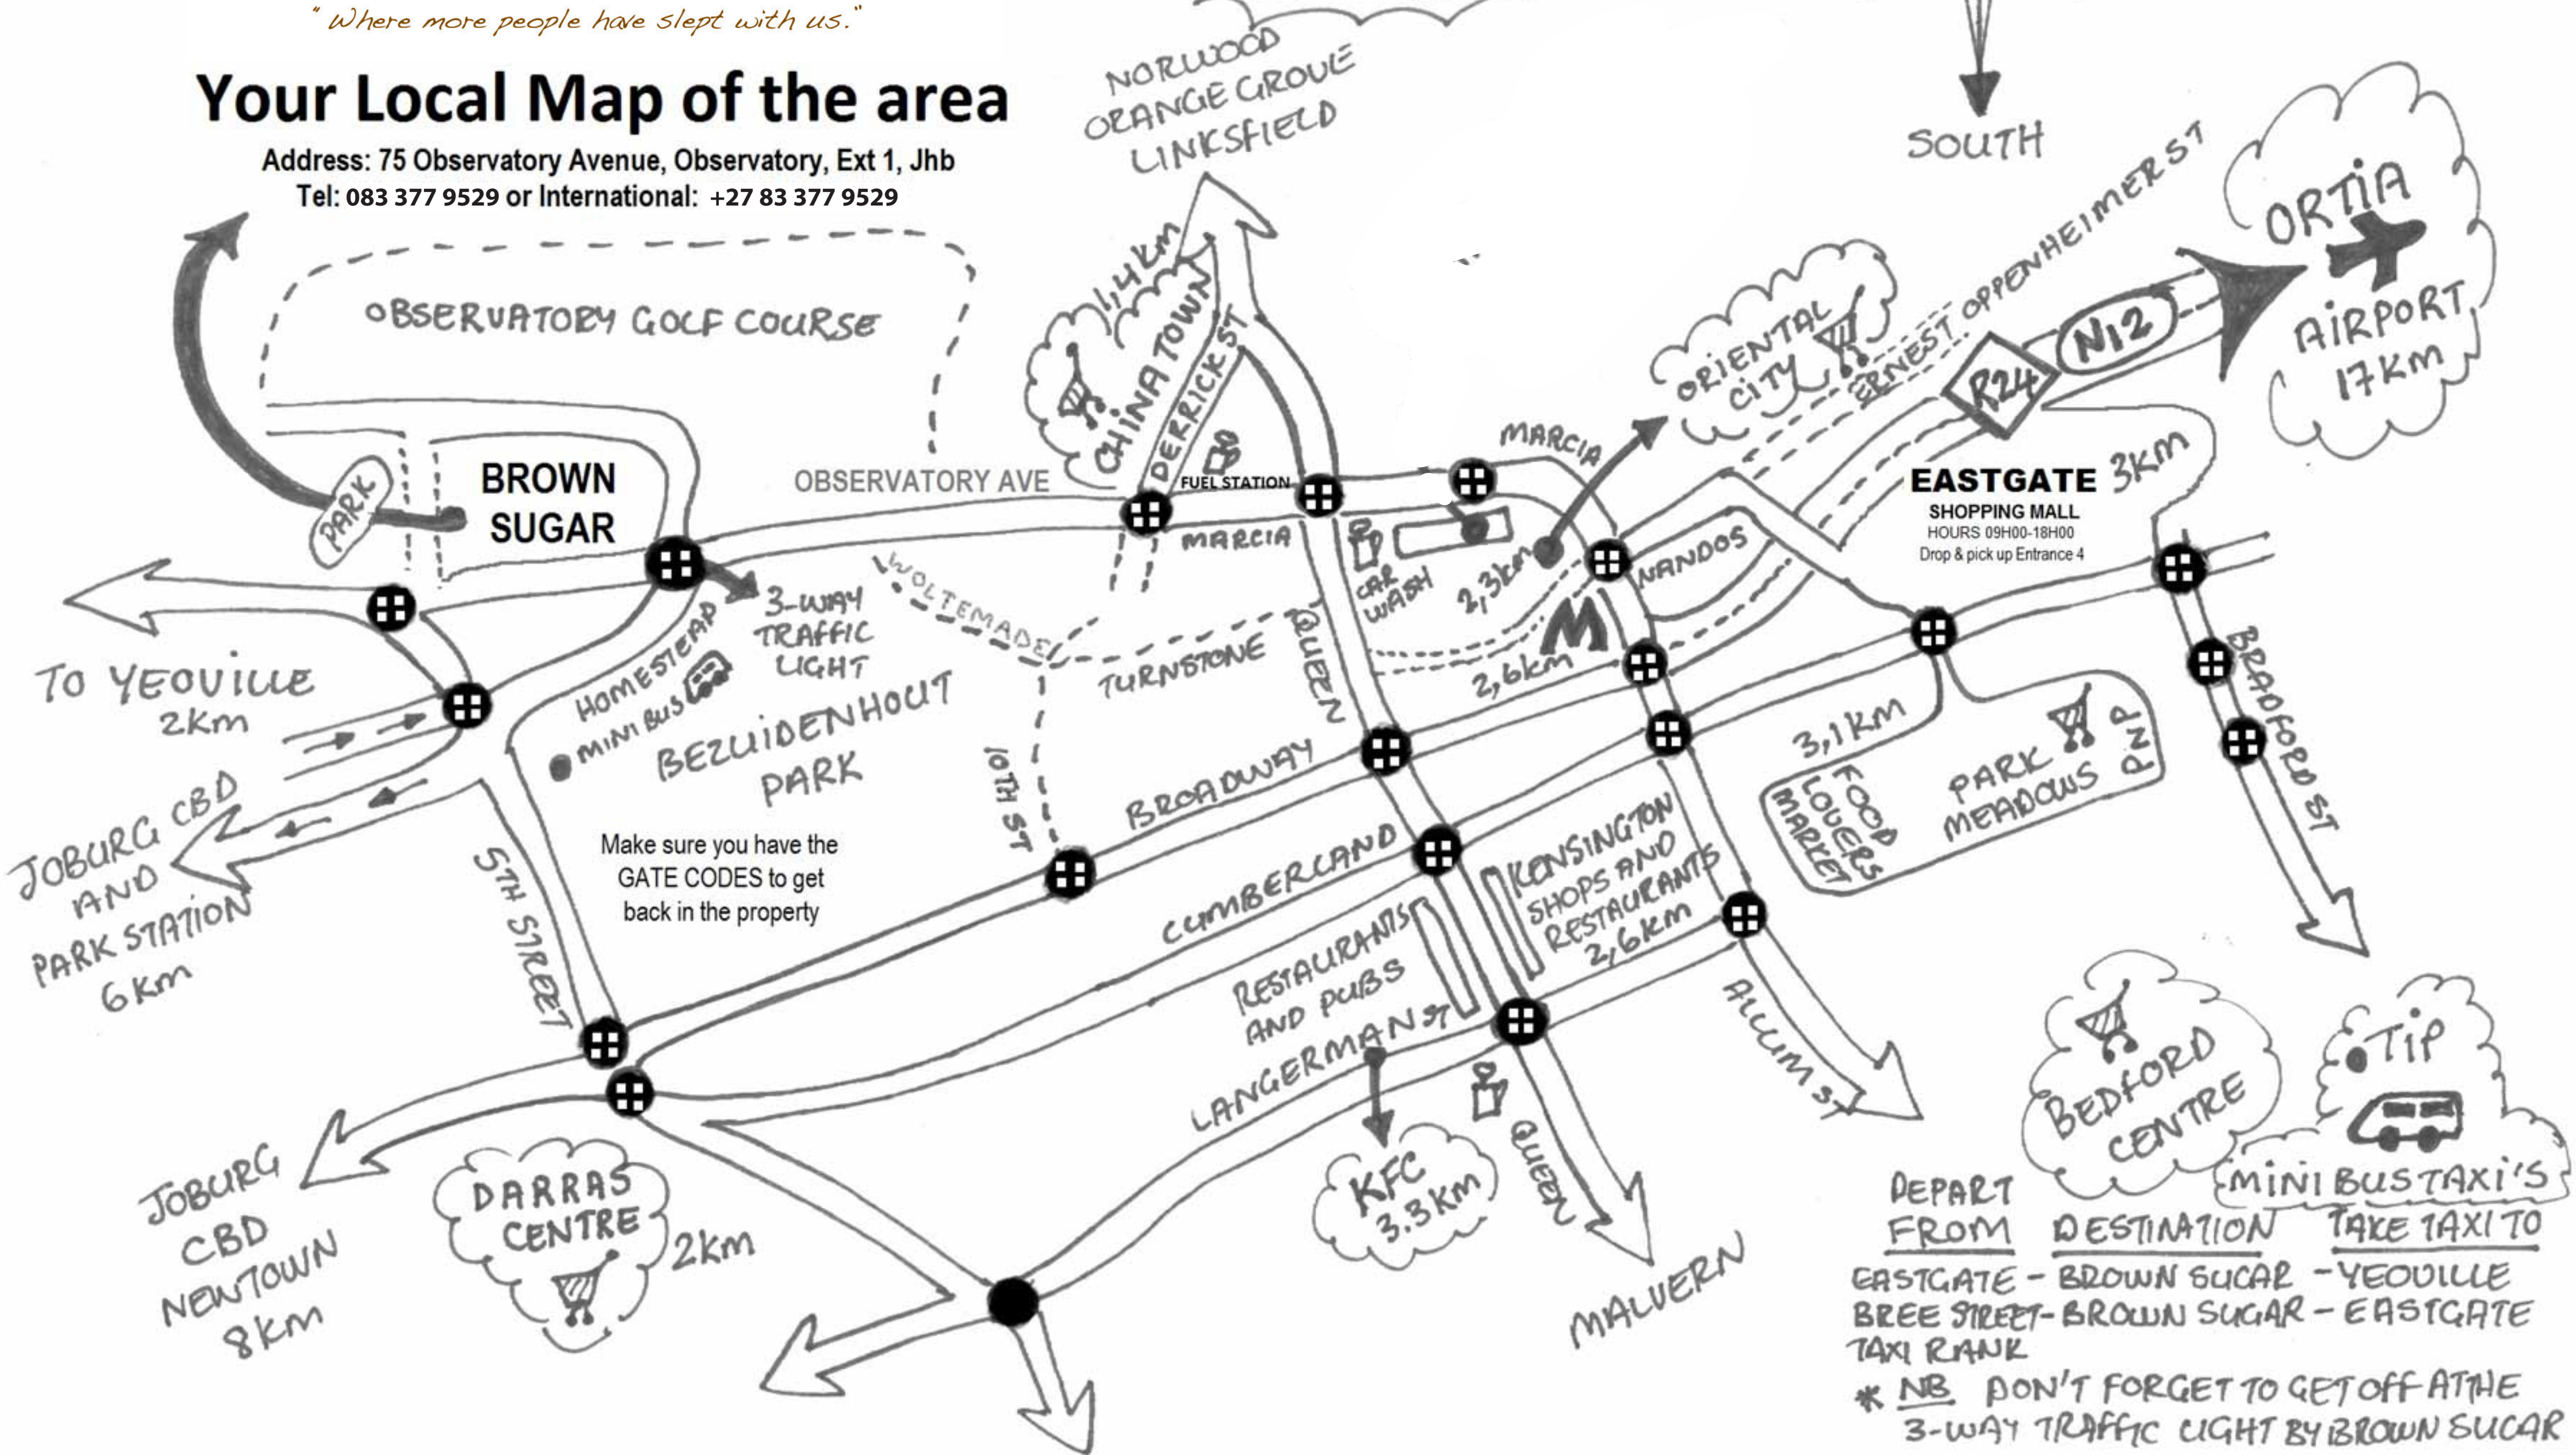

"Where more people have slept with us."

Your Local Map of the area

Address: 75 Observatory Avenue, Observatory, Ext 1, Jhb
Tel: 083 377 9529 or International: +27 83 377 9529

LATITUDE
26.18027S
28.08612E
LONGITUDE

Make sure you have the GATE CODES to get back in the property

TIP

DEPART FROM	DESTINATION	TAXI TO TAKE TAXI TO
EASTGATE	BROWN SUGAR	YEUVILLE
BREE STREET	BROWN SUGAR	EASTGATE
TAXI RANK		

* NB DON'T FORGET TO GET OFF AT THE 3-WAY TRAFFIC LIGHT BY BROWN SUGAR